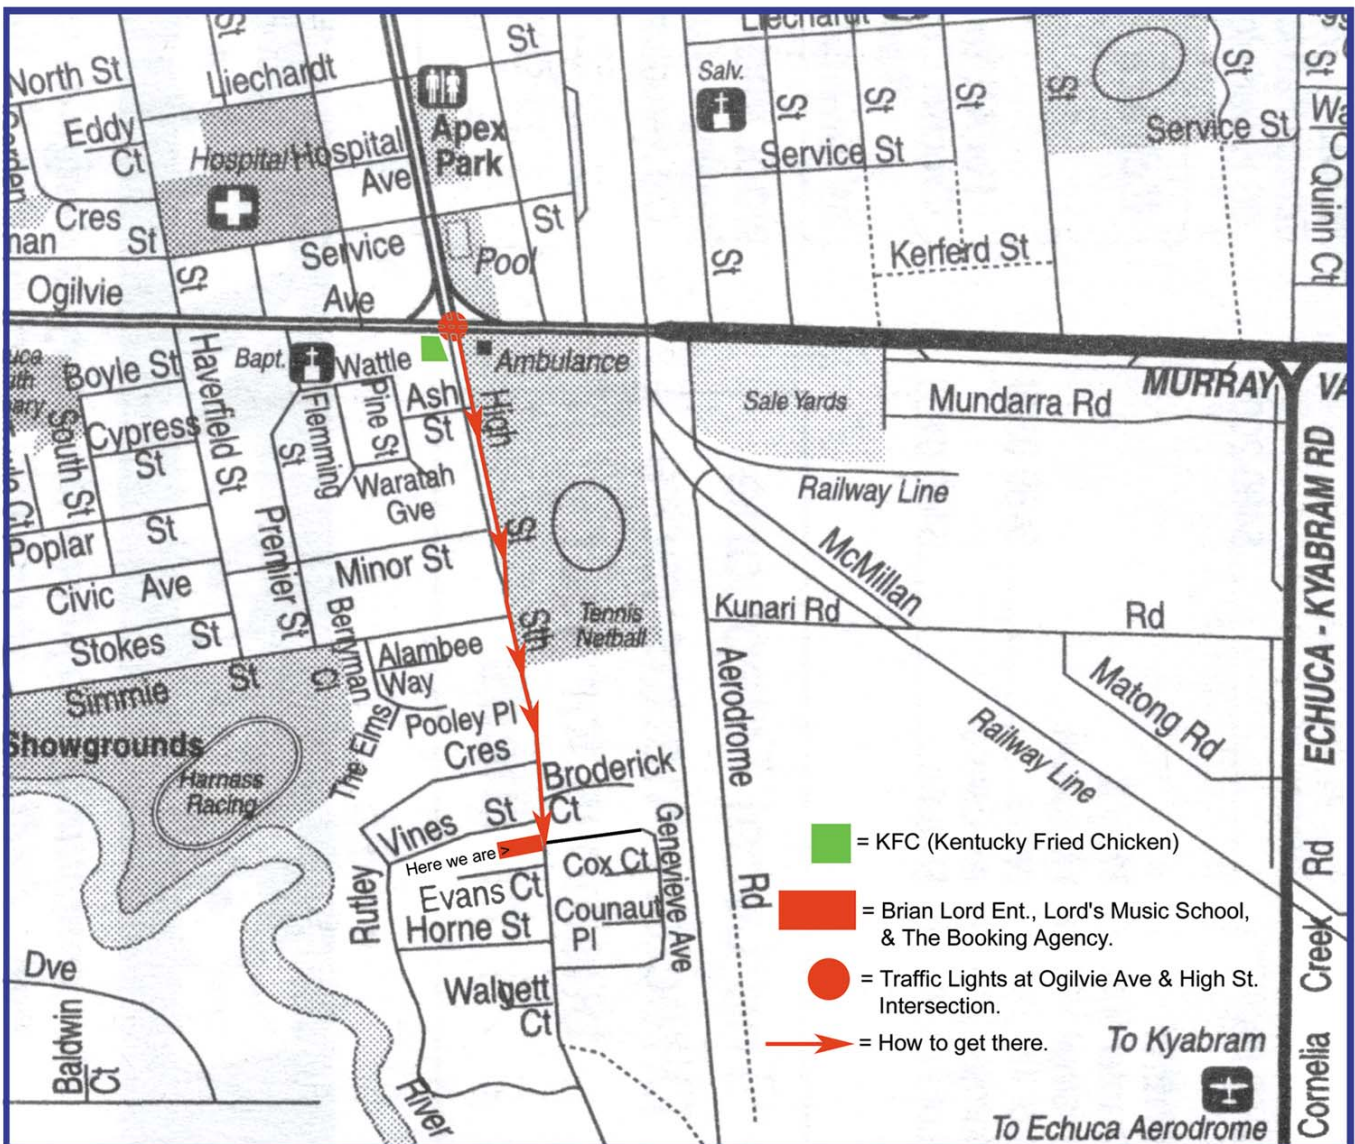

Here's How To Find Us

Once you are in Echuca find the traffic lights at the Ogilvie Avenue & High Streets Inter-section. From here, follow the arrows on the enhanced section of the map below to find us.

BRIAN LORD
ENTERTAINMENT

THE
Booking Agency

LORD'S
Music School

■ = KFC (Kentucky Fried Chicken)

■ = Brian Lord Ent., Lord's Music School, & The Booking Agency.

● = Traffic Lights at Ogilvie Ave & High St. Intersection.

→ = How to get there. To Kyabram

To Echuca Aerodrome