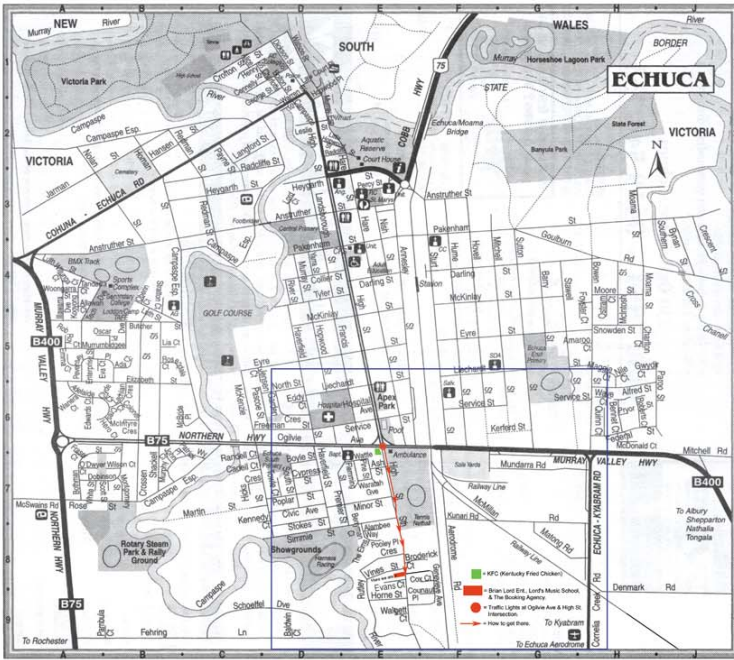

Here's How To Find Us

Once you are in Echuca find the traffic lights at the Ogilvie Avenue & High Streets Inter-section. From here, follow the arrows on the enhanced section of the map below to find us.

BRIAN LORD
ENTERTAINMENT

THE
Booking Agency

LORD'S
Music School

■ = KFC (Kentucky Fried Chicken)

■ = Brian Lord Ent., Lord's Music School, & The Booking Agency.

● = Traffic Lights at Ogilvie Ave & High St. Intersection.

→ = How to get there. To Kyabram

To Echuca Aerodrome